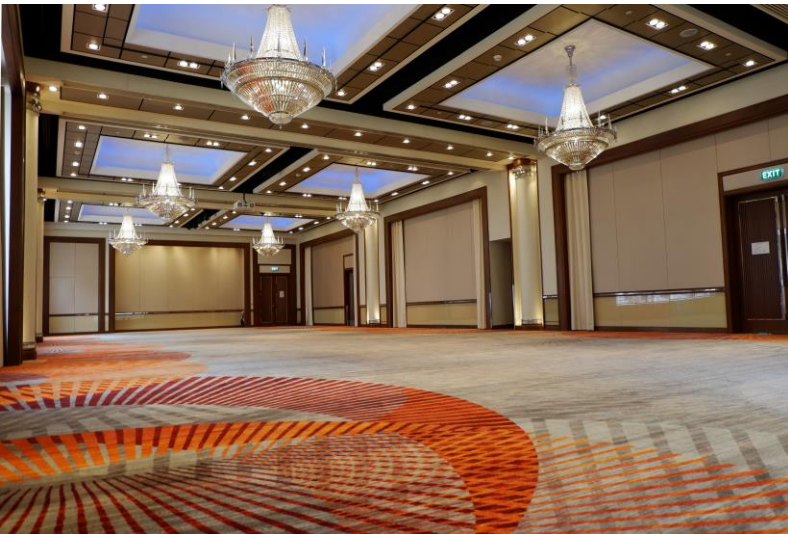

MERRYME

HOLIDAY INN BANGKOK SILOM

Presents a fresh, exciting events space complete at the Diamond Room & Terrace
| Silom Ballroom | Emerald Ballroom | Crystal Ballroom.

Happily ever matters!

CRYSTAL BALLROOM

AREA DIMENSION  355 M²  MAXIMUM OF 350 GUESTS.

ARCHWAY | VENUE SPACE

SILOM BALLROOM

AREA DIMENSION  855 M²  MAXIMUM OF 700 GUESTS.

EMERALD BALLROOM

AREA DIMENSION  382 M²  MAXIMUM OF 230 GUESTS.

DIAMOND ROOM – INDOOR ZONE

AREA DIMENSION  510 M²  MAXIMUM OF 250 GUESTS.

DIAMOND ROOM - OUTDOOR ZONE

AREA DIMENSION  304 M²  MAXIMUM OF 200 GUESTS.

PREMIER SUITE ROOM

AREA DIMENSION  66 M²

COMPLETE WITH SEPARATE LOUNGE AND MASTER ROOM, AS WELL AS PREMIUM BEDDING WITH A PILLOW MENU. OTHER FEATURES INCLUDE A SPACIOUS DESK AND FREE WI-FI. THE PAMPERING CONTINUES WITH A SEPARATE SHOWER ROOM WITH MASSAGE SHOWER HEAD....